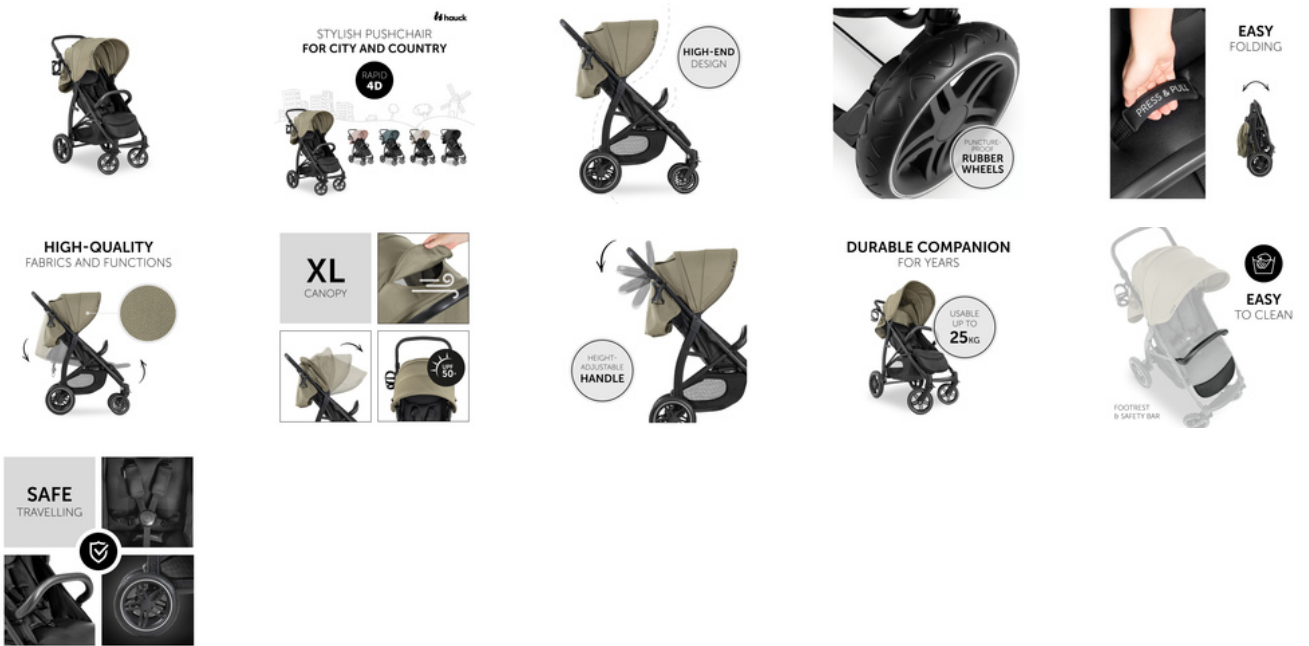

RAPID 4D
STYLISH PUSHCHAIR FOR CITY AND COUNTRY

Product Images