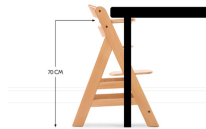

PRACTICAL HEIGHT
FOR ALMOST ANY DINING TABLE

NOT EASY TO KNOCK THIS ONE
OVER

PARTICULARLY TILT-PROOF

NOTHING CAN TIP IT OVER
THAT EASILY

Children are always moving!
That's why we have made the
Alpha+ extra topple-
resistant. Even if your child
pushes away from the table,
the gliders ensure that the
chair remains standing.

PRACTICAL, COMFORTABLE
AND EXPANDABLE

LYING - SITTING - EATING - PLAYING

ALPHA NEWBORN SET PRE THE HIGH CHAIR THAT GROWS WITH YOUR BABY

Product Images

FROM THE BEGINNING
ON AN EQUAL FOOTING

ALWAYS THE RIGHT SIZE
THANKS TO AN ADJUSTABLE SEAT
AND FOOT PLATE

CUDDLY SOFT
AND WELL-PADDED

WITH ALL THE BELLS AND WHISTLES

PRACTICAL HEIGHT
FOR ALMOST ANY DINING TABLE

PARTICULARLY TILT-PROOF
NOTHING CAN TIP IT OVER
THAT EASILY

**PRACTICAL, COMFORTABLE
AND EXPANDABLE**