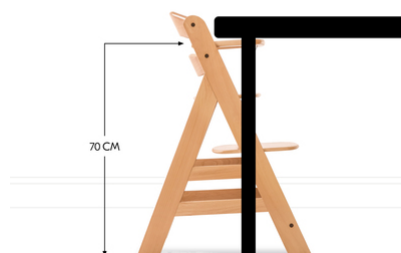

FITS PERFECTLY UNDER THE TABLE

At a height of 70cm including the front bar, the Alpha+ fits under almost every table. This means that your child can always feel included, whether you are eating, painting or playing.

PRACTICAL HEIGHT
FOR ALMOST ANY DINING TABLE

NOT EASY TO KNOCK THIS ONE
OVER

PARTICULARLY TILT-PROOF

NOTHING CAN TIP IT OVER
THAT EASILY

Children are always moving!
That's why we have made the
Alpha+ extra topple-
resistant. Even if your child
pushes away from the table,
the gliders ensure that the
chair remains standing.