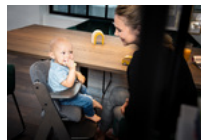

PRACTICAL NEWBORN MODULES

FITTING TRAYS & TABLES FOR MEALTIME

HIGH-QUALITY ACCESSORIES

PRACTICAL HEIGHT FOR ALMOST ANY TABLE

PLAYING AND LEARNING IS FUN WITH THE PLAY TRAY

Lifestyle Images

Alpha + - The wooden highchair that grows along for life

Elevated stability for safe mealtimes

Thanks to its stable construction and the integrated floor gliders, the Alpha+ is tilt-proof. When your child pushes away from the table, the highchair simply moves slightly backwards. Both the safety strap and 5-point harness are included and help keep your child safe. Also, they are compatible with other hauck accessories. The safety bar is essential for smaller children, while it can be removed later, allowing your child to sit comfortably at the dining table or the desk.