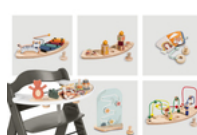

PRACTICAL NEWBORN MODULES

FITTING TRAYS & TABLES FOR MEALTIME

HIGH-QUALITY ACCESSORIES

PRACTICAL HEIGHT FOR ALMOST ANY TABLE

PLAYING AND LEARNING IS FUN WITH THE PLAY TRAY

Lifestyle Images

Alpha + - The wooden highchair that grows along for life

Elevated stability for safe mealtimes

Thanks to its stable construction and the integrated floor gliders, the Alpha+ is tilt-proof. When your child pushes away from the table, the highchair simply moves slightly backwards. Both the safety strap and 5-point harness are included and help keep your child safe. Also, they are compatible with other hauck accessories. The safety bar is essential for smaller children, while it can be removed later, allowing your child to sit comfortably at the dining table or the desk.