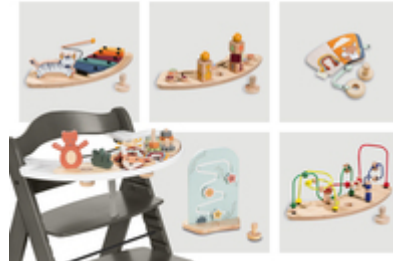

FUN PLAYING AND LEARNING WITH THE PLAY TRAY

With the click-in play tray, you can use your high chair even more flexibly, because your child can engage optimally with the individually configurable play attachments.

PLAYING AND LEARNING IS FUN WITH THE PLAY TRAY