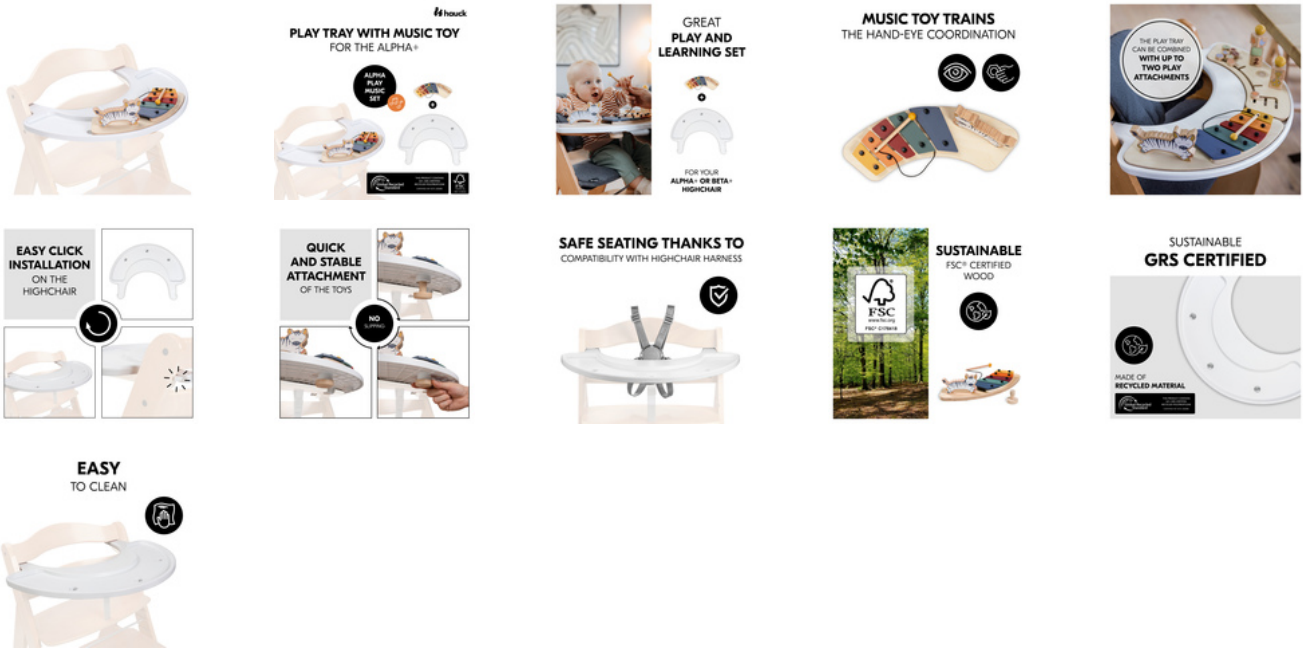

EASY CLEANING THANKS TO SMOOTH SURFACE

The smooth surface of the play tray can be wiped clean with a cloth and traditional cleaning agents and is ready for use again in the blink of an eye.

EASY TO CLEAN

ALPHA PLAY MUSIC SET

PLAY TRAY WITH MUSIC TOY FOR THE ALPHA+

Product Images

Lifestyle Images

hauck Alpha Play Music Set - Play tray with music toy for the Alpha+

Play and learning set for your highchair

This set of play tray and musical baby toy allows you to use your Alpha+ or Beta+ even more flexibly, keeping your child entertained while doing chores. By playing on the xylophon on wooden animal, your child trains musical rhythm as well as the coordination between visual perception and fine motor skills.

Can be combined with a 2nd toy

The play board can be combined with up to two hauck toy attachments that can be bought and individually switched, allowing your child to train different skills at the same time.