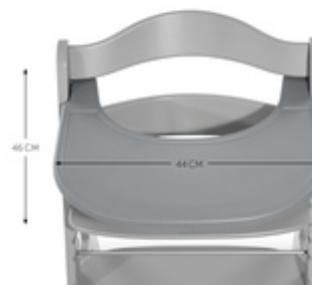

SPACE FOR DISHES AND MORE

The versatile Alpha Click Tray offers space not only for dishes during meals, but also for your child's favourite toy. The raised edge stops the food and toys from falling.

LARGE TRAY WITH SPACE FOR DISHES & MORE