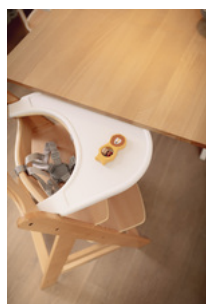

Lifestyle Images