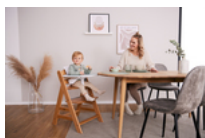

Lifestyle Images