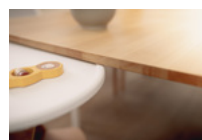

Lifestyle Images