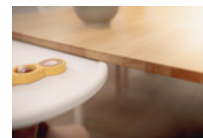

Lifestyle Images