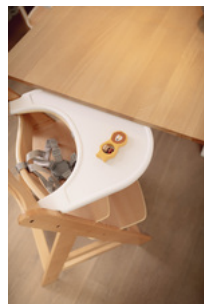

Lifestyle Images