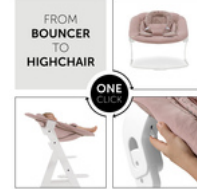

ALPHA BOUNCER 2 IN 1

2-IN-1 NEWBORN BOUNCER FOR HAUCK WOODEN HIGHCHAIRS

Product Images

2-IN-1
BOUNCER & HIGHCHAIR MODULE

ALPHA+ HIGHCHAIR MODULE
FOR NEWBORNS

ALPHA BOUNCER
AVAILABLE IN DIFFERENT VERSIONS

SAFE & ERGONOMIC
LYING SURFACE

AT EYE LEVEL
WITH YOUR BABY

SOFT & SNUGGLY
COVER

CALMING & RELAXING
FOR YOUR BABY

Lifestyle Images

2-IN-1 BABY BOUNCER AND NEWBORN MODULE FOR HAUCK WOODEN HIGHCHAIRS

The 2-in-1 Alpha Bouncer comes with two functions: it can be used either as bouncer on the included frame or as highchair module for newborns on the Alpha+ wooden highchair, allowing your baby to be at eye level and at the heart of the family from day one.

The bouncer easily slides onto the side bars of the tilt-proof highchair and can be used right away. As a result, your baby will be right next to you and at eye level, strengthening your bond and making feeding easier. The 3-point harness helps keep your little one safe.