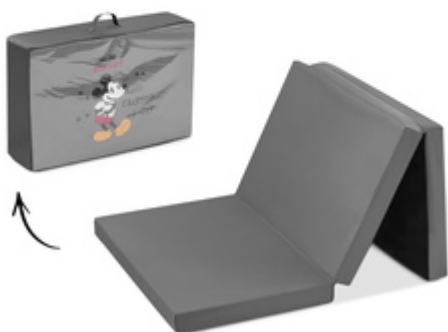

**SLEEPER**  
FOLDABLE TRAVEL COT MATTRESS

- Complementary mattress for travel cots
- Foam mattress 60 x 120 cm
- Usable as travel mattress, guest bed or play mat
- Easy to transport thanks to compact folding

## SLEEPER

---

### SOFT FOAM MATTRESS

With a lying area of 60 x 120 cm, the Sleeper mattress can be used as additional mattress for our travel beds and baby centres. Naturally, your child can not only sleep but also play on it wonderfully.

### FOLDABLE

The Sleeper mattress has a small folding size and can be stored away in its bag which is included in the delivery. This way, Sleeper can be easily taken everywhere.