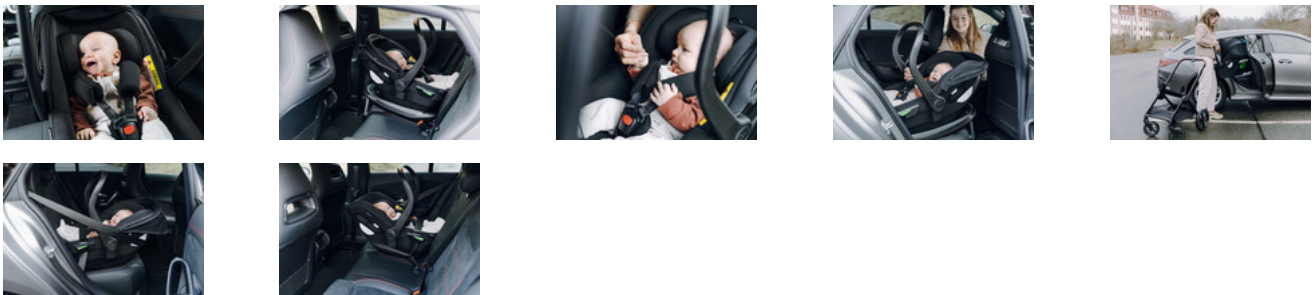

CAR SEAT
GROWS ALONG WITH YOUR BABY

GROW-ALONG THANKS TO FLEXIBLE ADJUSTMENT OPTIONS

The Drive N Care grows along with your baby. You can not only adjust the height of the head cushion and the length of the harness but also remove the newborn insert and the seat wedge later on.

I-SIZE BABY CAR SEAT WITH BASE FOR SAFE CAR TRIPS

Product Images

PROTECTIVE HOOD
WITH PRACTICAL FUNCTIONS

CAN ALSO BE INSTALLED WITH
THE CAR'S 3-POINT BELT

I-SIZE BABY CAR SEAT WITH BASE
FOR SAFE CAR TRIPS

SEATING COMFORT
IN ALL SEASONS

RELIABLE COMPANION
FROM THE VERY FIRST TRIP

COLORLED INDICATORS
SHOW THE CORRECT
INSTALLATION

SAFE
THANKS TO CAREFUL TESTING

COMPATIBLE
WITH PUSHCHAIR FRAMES

CAR SEAT
GROWS ALONG WITH YOUR BABY

EASY TO CARRY
THANKS TO LIGHT WEIGHT

Lifestyle Images

DRIVE N CARE SET

I-SIZE BABY CAR SEAT WITH BASE FOR SAFE CAR TRIPS

Drive N Care Set - i-Size baby car seat with base for safe car trips

Safe travels from birth onward