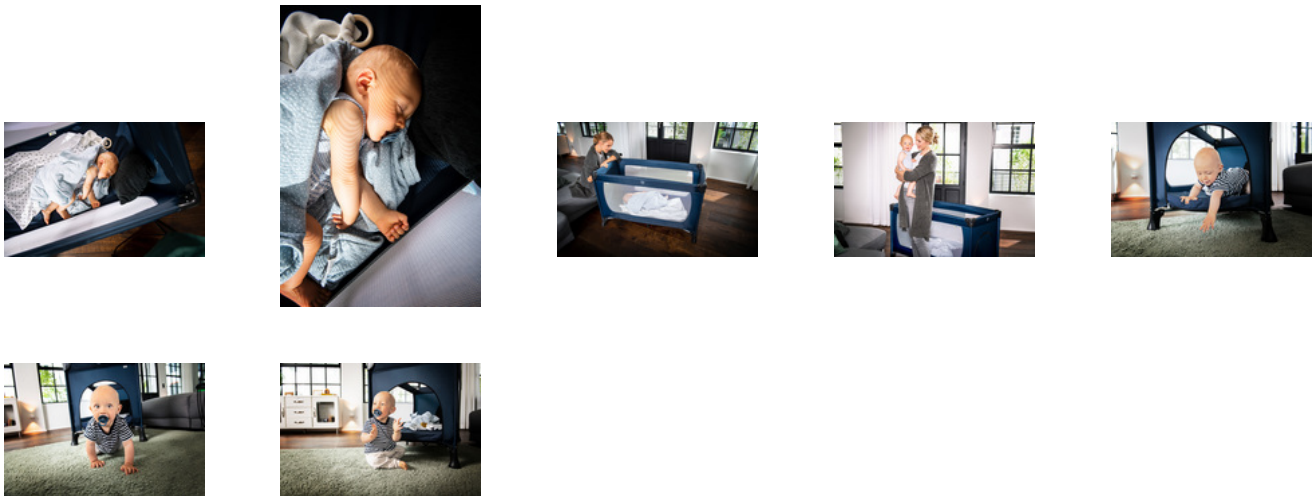

- Practical travel cot or second bed
- Side exit
- For holidays and home
- Folds up small in a jiffy
- Optional: Sleeper extra mattress and Bed Me fitted sheet

DREAM N PLAY PLUS

TRAVEL COMPANION

In our Dream'n Play Plus, your little one will be able to feel safe just like at home - anywhere you travel to. This travel bed is simply perfect for your holidays or visits at your grandparents'. At home, you can use it as second bed and thanks to its fast and compact folding, it is easy to transport.

PLAYTIME!

Your child can crawl out of the bed independently through the lateral hatch. During the day, Dream'n Play Plus is perfect for playing, while at night, it becomes a comfortable sleeping place. By using it as second bed, your baby can always stay close by and sleep peacefully.

OPTIONAL ACCESSORIES

Matching our travel beds, we recommend the comfortable Sleeper mattress and Bed Me fitted sheet that measure 120 x 60 cm.

DREAM N PLAY PLUS

Product Images

Lifestyle Images

The perfect travel bed.

The versatile Dream N Play Plus travel bed features large viewing windows and a practical side exit. Your child can crawl out of it independently through the hatch.

The Dream N Play Plus can be set up and folded down in no time. Its folding size is very small and can be thus stored flexibly and space-savingsly.