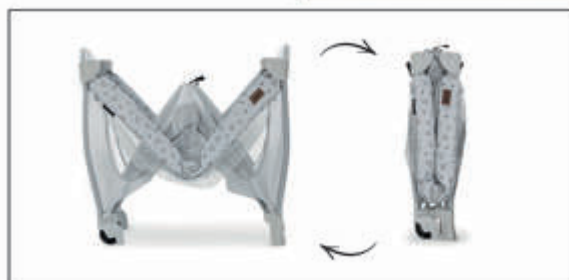

- Practical travel cot or second bed
- With wheels and side trapdoor
- Folds up small in a jiffy
- For holidays and home

SLEEP N PLAY GO PLUS

TRAVEL COMPANION

In the Sleep'n Play Go Plus your little one will always sleep like they're at home. This cot is simply ideal for holidays, visits to granny and granddad, or as a handy second bed at home. Easy to set up and folds up small, so it can be taken anywhere without hassle.

EASY
ASSEMBLY AND
FOLDING

EASY
IN- & EXIT

IT'S PLAYTIME!

The side trapdoor provides lots of fun and allows your child to climb in and out. During the day the travel bed serves as a play centre, and at night—thanks to the rollers – it becomes a bedside cot in the bedroom. Your baby can thus always be close to you, so that they can sleep with ease.

SLEEP N PLAY GO PLUS

Product Images

Lifestyle Images

This great travel cot is ideal for trips.

Sleep'n Play Go Plus - No matter where you want to go, your child will feel as safe and secure on your trips as at home. This travel cot is perfect for your holidays or a visit at grandma's and grandpa's. At home, the travel cot can be used as a practical second bed.

Your child can not only sleep but also play in the Sleep'n Play Go Plus. Your child is in safe hands and you can always have an eye on your little one thanks to the viewing window. The side exit makes for great crawling fun.