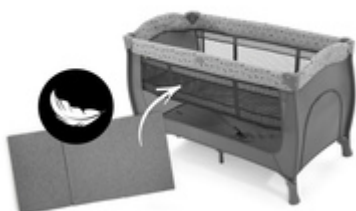

4-IN-1 TRAVEL COT SET FOR MOBILE FAMILIES

/

COMFORTABLE HANDLING

/

EASY AND COMPACT FOLDING MECHANISM

SET WITH
MANY OPTIONS

SET WITH MANY OPTIONS

The Sleep N Play Center can be used in four ways. Your child can comfortably sleep and play, you can easily change your baby's nappies and transport the folded cot wherever you wish.

OPTIONAL MATTRESS
FOR EXTRA COMFORT

SEPARATE MATTRESS & FITTED
SHEET FOR EXTRA COMFORT

The Sleeper foam mattress and the Bed Me fitted sheet are available separately to give your child the best possible sleeping comfort, wherever you will be travelling next.

BACK-FRIENDLY FOR YOU, SNUGGLY FOR YOUR BABY

New-borns and babies can be comfortably laid down and lifted out of the cot thanks to the elevated second level. Later, this can be simply removed.

PRACTICAL CHANGING TABLE

THE COMFORTABLE TRAVEL AND SPARE BED

Product Images

SET WITH
MANY OPTIONS

OPTIONAL MATTRESS
FOR EXTRA COMFORT

EASY
ASSEMBLY AND FOLDING

SPACE-SAVING
TRANSPORT

THE COMFORTABLE TRAVEL AND SPARE BED

The Sleep N Play Center travel cot comes with comprehensive accessories and can be used in four different ways. Your child can comfortably sleep and play, you can easily change your baby's nappies and transport the folded cot wherever you wish, allowing maximum flexibility right from birth. A foldable base is already included. For even more comfort, we recommend the separately available fitted sheet measuring 120 x 60 cm.