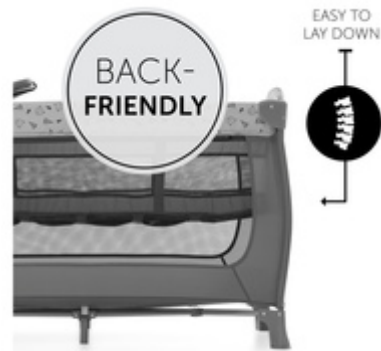

OPTIONAL MATTRESS
FOR EXTRA COMFORT

SEPARATE MATTRESS & FITTED
SHEET FOR EXTRA COMFORT

The Sleeper foam mattress and the Bed Me fitted sheet are available separately to give your child the best possible sleeping comfort, wherever you will be travelling next.

BACK-FRIENDLY FOR YOU, SNUGGLY FOR YOUR BABY

New-borns and babies can be comfortably laid down and lifted out of the cot thanks to the elevated second level. Later, this can be simply removed.

PRACTICAL CHANGING TABLE

THE COMFORTABLE TRAVEL AND SPARE BED

Product Images

SET WITH
MANY OPTIONS

OPTIONAL MATTRESS
FOR EXTRA COMFORT

EASY
ASSEMBLY AND FOLDING

SPACE-SAVING
TRANSPORT

THE COMFORTABLE TRAVEL AND SPARE BED

The Sleep N Play Center travel cot comes with comprehensive accessories and can be used in four different ways. Your child can comfortably sleep and play, you can easily change your baby's nappies and transport the folded cot wherever you wish, allowing maximum flexibility right from birth. A foldable base is already included. For even more comfort, we recommend the separately available fitted sheet measuring 120 x 60 cm.

Thanks to the elevated new-born level, you can comfortably lay down your baby who can be easily reached during the night. On the included changing table with safety belt, you can change your baby's nappies and lay down your little one back in the cot. Later on, you can remove the level and the changing table.