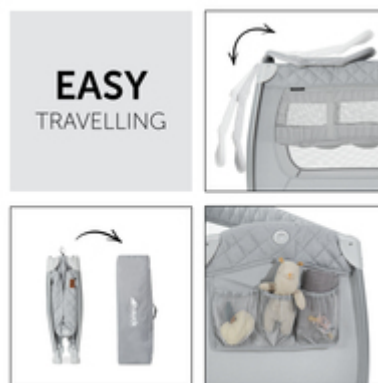

PREMIUM SET
WITH MANY OPTIONS

PREMIUM SET WITH MANY
OPTIONS

The Play N Relax Center can be used in four flexible ways. Your child can comfortably sleep and play, you can easily change your baby's nappies and transport the folded cot wherever you wish.

FLEXIBLE THANKS TO INCLUDED
ACCESSORIES

Thanks to this set with included accessories, you will be prepared for any situation within minutes. The cot comes with a changing table, utility pocket, newborn level, side exit and wheels.