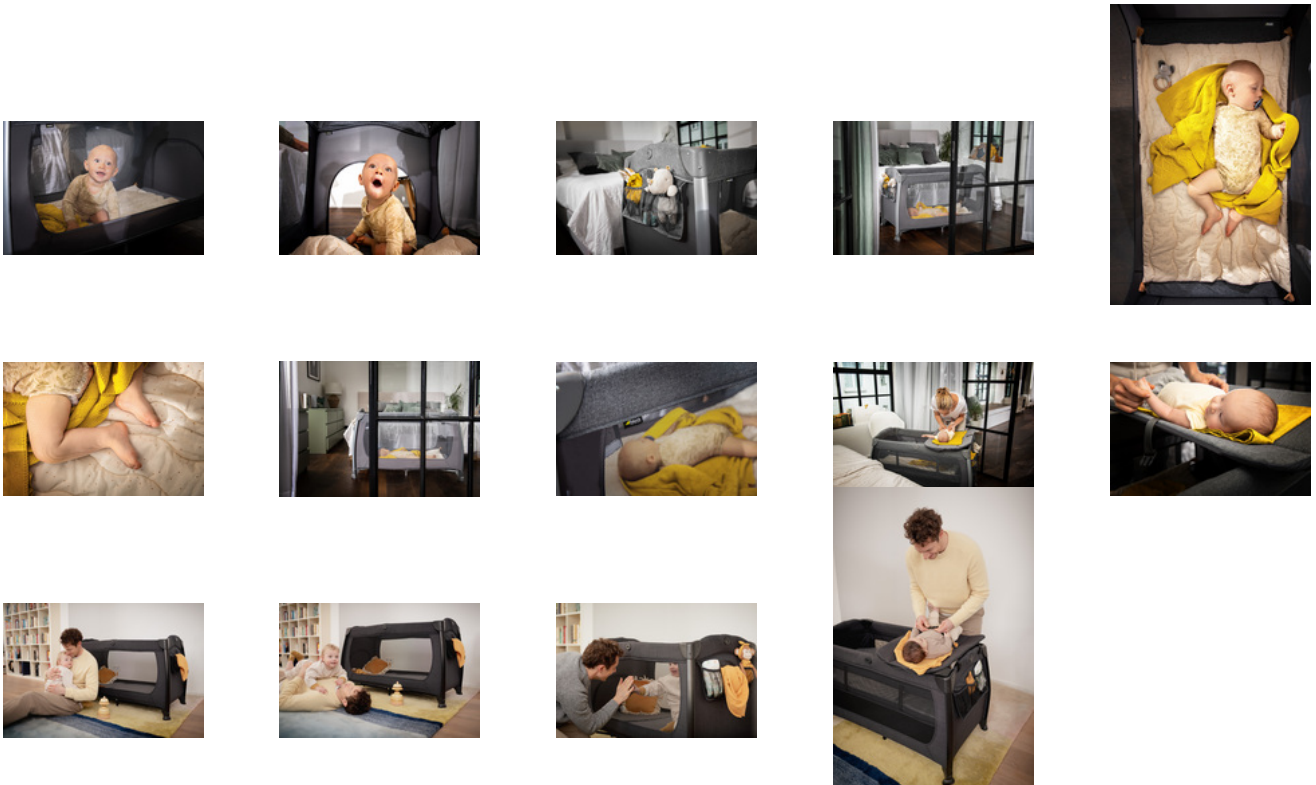

PREMIUM-FABRICS

PLAY N RELAX CENTER
PREMIUM, TILT-PROOF TRAVEL COT SET

Product Images

Lifestyle Images

PREMIUM TRAVEL COT SET IN MODERN, TILT RESISTANT DESIGN

The Play N Relax Center travel cot comes with comprehensive accessories and can be used in four different ways. Your child can comfortably sleep and play, you can easily change your baby's nappies and transport the folded cot wherever you wish, allowing maximum flexibility right from birth. A foldable base is already included. For even more comfort, we recommend the separately available foam mattress and fitted sheet measuring 120 x 60 cm.

Thanks to the elevated new-born level, you can comfortably lay down your baby who can be easily reached during the night. On the included changing table with safety belt, you can change your baby's nappies and lay down your little one back in the cot. Later on, you can remove the level and the changing table. In the lateral utility pockets, you will always have wet wipes and co at hand.

During daytime, you can effortlessly relocate the bed thanks to the two integrated wheels and use it as playpen. The side exit on the cot's end, which can be opened by the outside only, offers your toddler entertainment. Your child can independently crawl out and back in again when wanting to relax.

The Play N Relax Center is a premium travel cot that unifies high-quality fabrics with the tilt-proof stability of its a-shaped frame. Selected premium fabrics in a modern design offer the perfect balance of form and function and blend into any living environment.