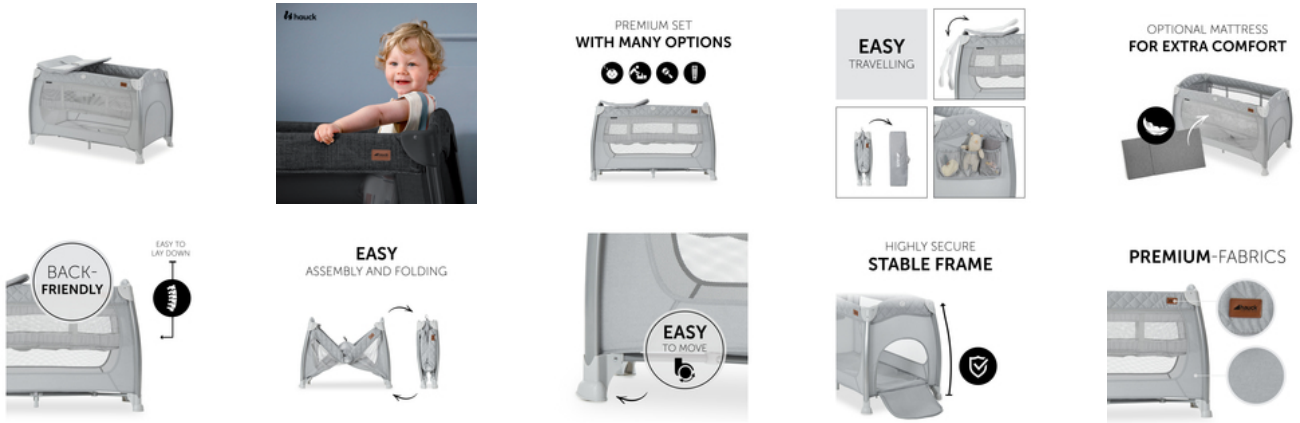

PREMIUM-FABRICS

PLAY N RELAX CENTER
PREMIUM, TILT-PROOF TRAVEL COT SET

Product Images

Lifestyle Images

PREMIUM TRAVEL COT SET IN MODERN, TILT RESISTANT DESIGN

The Play N Relax Center travel cot comes with comprehensive accessories and can be used in four different ways. Your child can comfortably sleep and play, you can easily change your baby's nappies and transport the folded cot wherever you wish, allowing maximum flexibility right from birth. A foldable base is already included. For even more comfort, we recommend the separately available foam mattress and fitted sheet measuring 120 x 60 cm.

Thanks to the elevated new-born level, you can comfortably lay down your baby who can be easily reached during the night. On the included changing table with safety belt, you can change your baby's nappies and lay down your little one back in the cot. Later on, you can remove the level and the changing table. In the lateral utility pockets, you will always have wet wipes and co at hand.

During daytime, you can effortlessly relocate the bed thanks to the two integrated wheels and use it as playpen. The side exit on the cot's end, which can be opened by the outside only, offers your toddler entertainment. Your child can independently crawl out and back in again when wanting to relax.