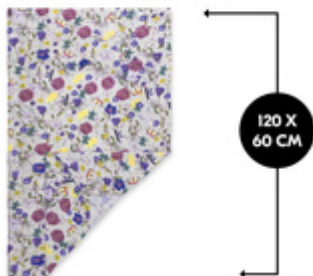

TRAVEL BED MATTRESS COVER
SOFT FITTED SHEET FOR TRAVEL COT MATTRESSES

**ELEVATED SLEEPING COMFORT THANKS TO SOFT
MUSLIN**

/

EASY TO ATTACH WITH ALL-ROUND ELASTIC BAND

/

EASY CARE, MACHINE WASHABLE FABRIC

PRACTICAL FITTED SHEET
FOR TRAVEL COT MATTRESSES

PRACTICAL FITTED SHEET FOR
TRAVEL COT MATTRESSES

The fitted sheet is suitable for baby and children's mattresses with a size of 120 x 60 cm such as the hauck Sleeper.

PLEASANT SLEEPING THANKS TO SOFT
MUSLIN FABRIC

EASY TO ATTACH TO MATTRESS
WITH ELASTIC BAND

Thanks to the elastic border, the fitted sheet can be quickly pulled over the mattress and remains taut all night.

TRAVEL BED MATTRESS COVER
SOFT FITTED SHEET FOR TRAVEL COT MATTRESSES

Shipping

- Fitted sheet

TRAVEL BED MATTRESS COVER
SOFT FITTED SHEET FOR TRAVEL COT MATTRESSES

Product net weight 0,16 kg

Age information from 0 months

Dimensions

Built up 120 x 60 x 0,25 cm