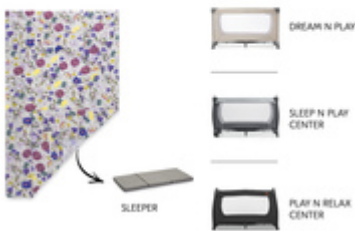

IDEAL ACCESSORY
FOR HAUCK TRAVEL COTS
AND HAUCK TRAVEL MATTRESSES

IDEAL ACCESSORY FOR HAUCK
TRAVEL COTS

Together with the Sleeper mattress, the fitted sheet is the perfect accessory for hauck travel cots such as the Play N Relax Center, Sleep N Play Center or Dream N Play.