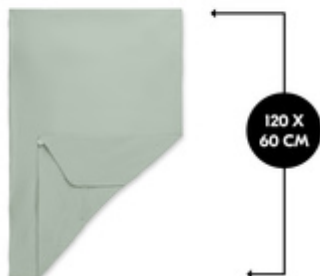

TRAVEL BED MATTRESS COVER
SOFT FITTED SHEET FOR TRAVEL COT MATTRESSES

**ELEVATED SLEEPING COMFORT THANKS TO SOFT
MUSLIN**

/

EASY TO ATTACH WITH ALL-ROUND ELASTIC BAND

/

EASY CARE, MACHINE WASHABLE FABRIC

PRACTICAL FITTED SHEET
FOR TRAVEL COT MATTRESSES

PRACTICAL FITTED SHEET FOR
TRAVEL COT MATTRESSES

The fitted sheet is suitable for baby and children's mattresses with a size of 120 x 60 cm such as the hauck Sleeper.

PLEASANT SLEEPING THANKS TO SOFT
MUSLIN FABRIC

EASY TO ATTACH TO MATTRESS
WITH ELASTIC BAND

Thanks to the elastic border, the fitted sheet can be quickly pulled over the mattress and remains taut all night.

TRAVEL BED MATTRESS COVER
SOFT FITTED SHEET FOR TRAVEL COT MATTRESSES

Shipping

- Fitted sheet

TRAVEL BED MATTRESS COVER
SOFT FITTED SHEET FOR TRAVEL COT MATTRESSES

Product net weight 0,16 kg

Age information from 0 months

Dimensions

Built up 120 x 60 x 0,25 cm