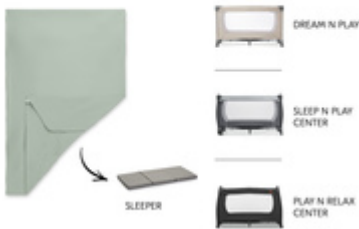

IDEAL ACCESSORY
FOR HAUCK TRAVEL COTS
AND HAUCK TRAVEL MATTRESSES

IDEAL ACCESSORY FOR HAUCK
TRAVEL COTS

Together with the Sleeper mattress, the fitted sheet is the perfect accessory for hauck travel cots such as the Play N Relax Center, Sleep N Play Center or Dream N Play.