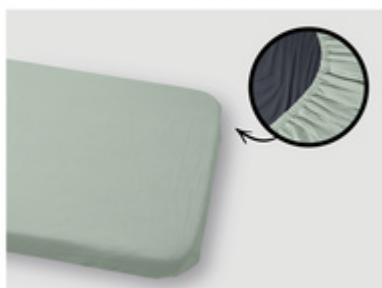

TRAVEL BED MATTRESS COVER
SOFT FITTED SHEET FOR TRAVEL COT MATTRESSES

**ELEVATED SLEEPING COMFORT THANKS TO SOFT
MUSLIN**

/

EASY TO ATTACH WITH ALL-ROUND ELASTIC BAND

/

EASY CARE, MACHINE WASHABLE FABRIC

PRACTICAL FITTED SHEET
FOR TRAVEL COT MATTRESSES

PRACTICAL FITTED SHEET FOR
TRAVEL COT MATTRESSES

The fitted sheet is suitable for baby and children's mattresses with a size of 120 x 60 cm such as the hauck Sleeper.

PLEASANT SLEEPING THANKS TO SOFT
MUSLIN FABRIC

The breathable muslin cotton offers a comfortable and soft sleep in every season. It warms when it's cold and cools when it's too warm.

COMFY SLEEPING AND PLAYING
THANKS TO MUSLIN COTTON

EASY TO USE
THANKS TO ELASTIC BAND

EASY TO ATTACH TO MATTRESS
WITH ELASTIC BAND

Thanks to the elastic border, the fitted sheet can be quickly pulled over the mattress and remains taut all night.

TRAVEL BED MATTRESS COVER
SOFT FITTED SHEET FOR TRAVEL COT MATTRESSES