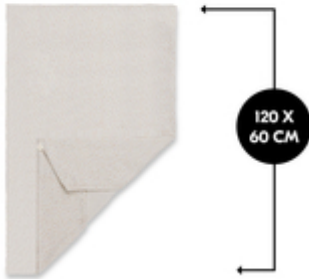

**TRAVEL BED MATTRESS COVER**  
SOFT FITTED SHEET FOR TRAVEL COT MATTRESSES

**ELEVATED SLEEPING COMFORT THANKS TO SOFT  
MUSLIN**

/

**EASY TO ATTACH WITH ALL-ROUND ELASTIC BAND**

/

**EASY CARE, MACHINE WASHABLE FABRIC**

**PRACTICAL FITTED SHEET**  
FOR TRAVEL COT MATTRESSES

**PRACTICAL FITTED SHEET FOR**  
**TRAVEL COT MATTRESSES**

The fitted sheet is suitable for baby and children's mattresses with a size of 120 x 60 cm such as the hauck Sleeper.

**EASY TO USE**  
THANKS TO ELASTIC BAND

**EASY TO ATTACH TO MATTRESS**  
**WITH ELASTIC BAND**

Thanks to the elastic border, the fitted sheet can be quickly pulled over the mattress and remains taut all night.

### **Shipping**

- Fitted sheet

TRAVEL BED MATTRESS COVER  
SOFT FITTED SHEET FOR TRAVEL COT MATTRESSES

**Product net weight** 0,16 kg

**Age information** from 0 months

**Dimensions**

**Built up** 120 x 60 x 0,25 cm