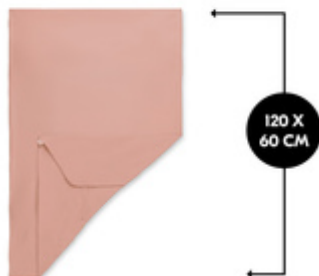

TRAVEL BED MATTRESS COVER
SOFT FITTED SHEET FOR TRAVEL COT MATTRESSES

**ELEVATED SLEEPING COMFORT THANKS TO SOFT
MUSLIN**

/

EASY TO ATTACH WITH ALL-ROUND ELASTIC BAND

/

EASY CARE, MACHINE WASHABLE FABRIC

PRACTICAL FITTED SHEET
FOR TRAVEL COT MATTRESSES

PRACTICAL FITTED SHEET FOR
TRAVEL COT MATTRESSES

The fitted sheet is suitable for baby and children's mattresses with a size of 120 x 60 cm such as the hauck Sleeper.

PLEASANT SLEEPING THANKS TO SOFT
MUSLIN FABRIC

EASY TO ATTACH TO MATTRESS
WITH ELASTIC BAND

Thanks to the elastic border, the fitted sheet can be quickly pulled over the mattress and remains taut all night.

TRAVEL BED MATTRESS COVER
SOFT FITTED SHEET FOR TRAVEL COT MATTRESSES

Shipping

- Fitted sheet

TRAVEL BED MATTRESS COVER
SOFT FITTED SHEET FOR TRAVEL COT MATTRESSES

Product net weight 0,16 kg

Age information from 0 months

Dimensions

Built up 120 x 60 x 0,25 cm