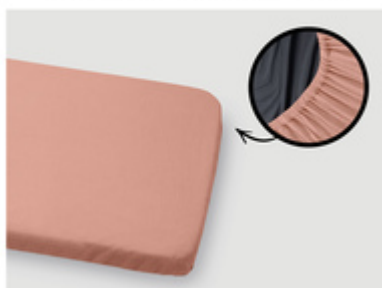

TRAVEL BED MATTRESS COVER
SOFT FITTED SHEET FOR TRAVEL COT MATTRESSES

**ELEVATED SLEEPING COMFORT THANKS TO SOFT
MUSLIN**

/

EASY TO ATTACH WITH ALL-ROUND ELASTIC BAND

/

EASY CARE, MACHINE WASHABLE FABRIC

PRACTICAL FITTED SHEET
FOR TRAVEL COT MATTRESSES

PRACTICAL FITTED SHEET FOR
TRAVEL COT MATTRESSES

The fitted sheet is suitable for baby and children's mattresses with a size of 120 x 60 cm such as the hauck Sleeper.

PLEASANT SLEEPING THANKS TO SOFT
MUSLIN FABRIC

The breathable muslin cotton offers a comfortable and soft sleep in every season. It warms when it's cold and cools when it's too warm.

COMFY SLEEPING AND PLAYING
THANKS TO MUSLIN COTTON

EASY TO USE
THANKS TO ELASTIC BAND

EASY TO ATTACH TO MATTRESS
WITH ELASTIC BAND

Thanks to the elastic border, the fitted sheet can be quickly pulled over the mattress and remains taut all night.

TRAVEL BED MATTRESS COVER
SOFT FITTED SHEET FOR TRAVEL COT MATTRESSES