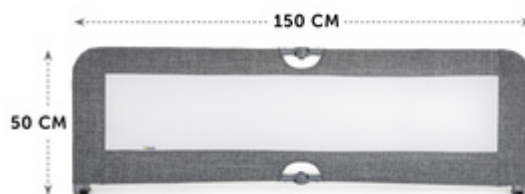

- Safe bed guard for babies and toddlers
- Extra-large for adult beds 150 x 50 cm
- For mattresses with max. width of 140 cm
- Flat and compact folding
- For holidays and home

SLEEP N SAFE PLUS XL

XL BED GUARD

This bed guard is extra high and extra-large to help prevent children from accidentally falling out of bed while sleeping. The bed rail is easily fixed beneath the mattress and, with dimensions of 150 x 50 cm, it ensures your little one a safe and peaceful night's sleep.

EASY TO USE

The bed guard is easy and fast to fix beneath the mattress transforming the parents' bed into a safe sleeping place. This way, your little one can also sleep at your friend's place even when they have no children's bed.

SLEEP N SAFE PLUS XL

Product Images

Lifestyle Images

This bed guard is extra high and extra-large to help prevent children from accidentally falling out of bed while sleeping. The bed rail is easily fixed beneath the mattress and, with dimensions of 150 x 50 x 44 cm, ensures your little one a safe and peaceful night's sleep. The Sleep N Safe Plus XL folds down flatly and is perfect not only at home, but also during travels and visits at grandma's and grandpa's.