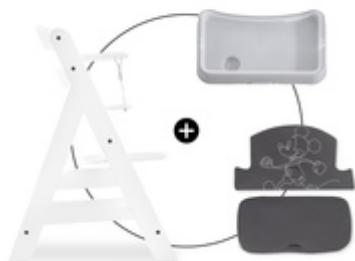

**ANTI-SLIP
COATING**

COMFORT & SAFETY
**USABLE WITH BOTH
ALPHA+ BELT SYSTEMS**

USABLE WITH BOTH ALPHA+ BELT SYSTEMS

The Highchair Pad Select can be used on any hauck wooden highchair and is compatible with both the 5-point harness and safety strap that come with it.

EASY AND PERFECT FIT

The highchair pad is designed for the hauck wooden highchairs, fitting them perfectly. Thanks to the hook-and-loop fasteners, the two pieces are easy to install and to remove for washing.

EASY HANDLING
EASY AND PERFECT FIT

COMPATIBLE WITH
THE ALPHA TRAY

**COMPATIBLE WITH THE ALPHA TRAY
TABLE**

The Highchair Pad Select is compatible with the Alpha Tray, as well as with various other Alpha+ accessories, allowing your little one to use them at the same time.