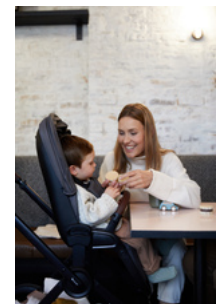

HIGH-QUALITY MATERIALS & ELEGANT DESIGN

ADJUSTABLE COMFORT SEAT
WITH LYING POSITION

REVERSIBLE SEAT UNIT
WITH TWO VIEWING DIRECTIONS

EASY & COMPACT FOLDING

Lifestyle Images

Walk N Care Air Set - Air-suspended premium pushchair set

High-end extras: XXL panorama windows, memory function and height-adjustable seat

Thanks to the two XXL panorama windows, your baby has fresh air and a great view when lying on the back or on the tummy. The memory function allows you to comfortably remove the carrycot from the frame with one hand, not waking your baby up and always having a free hand. The seat unit can be reversed with a click and adjusted in height when at a café or restaurant. For sleeping, you can fully recline the backrest with one hand and adjust the footrest upwards. The boot covers keeps your child warm on cold days.