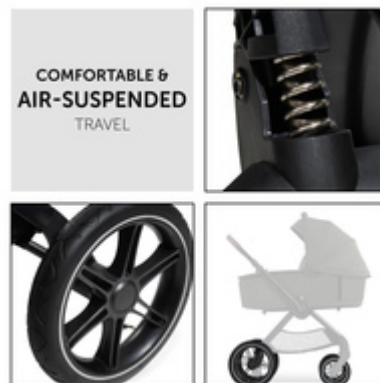

FROM **BIRTH**

UP TO **25 KG**

**LONG-LASTING COMPANION WITH
HIGH CAPACITY**

Would you like a pushchair from birth and for many years to come? You can use the Walk N Care Set with pram and pushchair up to approx. 4 years as it takes up to 25 kg (22 kg child + 3 kg basket).

**COMFORTABLE AND AIR-
CUSHIONED ON THE GO**

Street, park or forest path – the suspension and air wheels offer your baby a pleasant ride on any terrain. The high-quality aluminium frame is robust, stable and lightweight.

PLEASANT PUSHING
THANKS TO TELESCOPIC HANDLE

**PLEASANT PUSHING THANKS TO
TELESCOPIC HANDLE**

The height-adjustable telescopic handlebar offers all parents a comfy and back-friendly walk as well as legroom. The soft handle padding makes it even more comfortable.

High-end extras: XXL panorama windows, memory function and height-adjustable seat

Thanks to the two XXL panorama windows, your baby has fresh air and a great view when lying on the back or on the tummy. The memory function allows you to comfortably remove the carrycot from the frame with one hand, not waking your baby up and always having a free hand. The seat unit can be reversed with a click and adjusted in height when at a café or restaurant. For sleeping, you can fully recline the backrest with one hand and adjust the footrest upwards. The boot covers keeps your child warm on cold days.