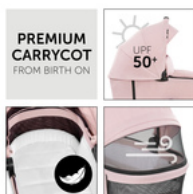

Product Images