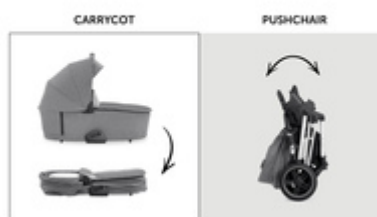

PREMIUM SLEEP COMFORT FOR LONG SHOPPING TRIPS

The Vision X can be adjusted in a lie-flat position with one hand, offering a comfy sleeping area when you're on the move. The boot cover keeps your baby warm and protects in all weathers.

PREMIUM SLEEP COMFORT FOR LONG TRIPS

ALL-ROUNDER WITH HAUCK INFANT CAR SEAT

ALL-ROUNDER WITH HAUCK INFANT CAR SEAT

For short shopping trips, the Vision X Set can be combined with various infant car seats and used as a travel system.

EASY AND COMPACT FOLDING

The carrycot folds away flat. The Vision X frame with seat can also be folded with one hand, fitting any car and saving space at home.

EASY & COMPACT FOLDING

SPACE SAVING TRANSPORT