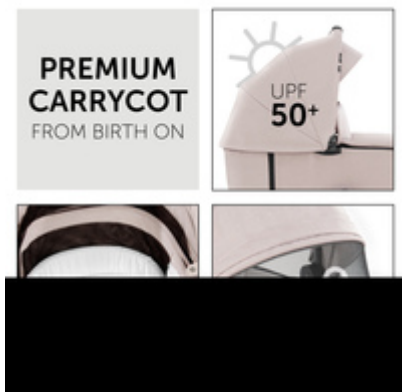

VISION X SET
THE PREMIUM ALL-ROUNDER FROM BIRTH

LONG-LASTING THANKS TO PREMIUM QUALITY

/

**MULTIFUNCTIONAL ALL-ROUNDER FOR MAXIMAL
COMFORT**

/

EASY HANDLING FOR DAILY USE

PREMIUM CARRYCOT FROM BIRTH ON

The carrycot features high-quality padding for your baby's comfort up to 9 kg. The mesh windows offer fresh air whilst the canopy with UV protection protects your newborn during summertime.

GREAT STABILITY – USABLE UP TO 4 YEARS

In combination with the seat unit, the pushchair can be used up to 25 kg (22 kg child + 3 kg basket). Thanks to the aluminium frame, the Vision X is light and stable at 10.2 kg.