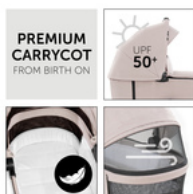

SWIVELLING

PUNCTURE-RESISTANT THANKS TO RUBBER WHEELS

The large rubber wheels are suitable for any terrain and softly absorb bumps to divert them from your baby. Thanks to the swivelling wheels, changes of directions and turns are child's play.

VISION X SET

THE PREMIUM ALL-ROUNDER FROM BIRTH

Product Images

Lifestyle Images

THE PREMIUM ALL-ROUNDER FROM BIRTH

The Vision X Set fills all your wishes. The hauck premium pushchair set can be used right from birth and grows along with your child.

The carrycot features a high-quality mattress and soft side padding that offers your baby optimal lying comfort, to a maximum weight of 9 kg.

The windows, with mosquito net, allow good air circulation whilst the UV protection of the canopy makes sure that your child is also well-protected and can sleep comfortably during summertime.