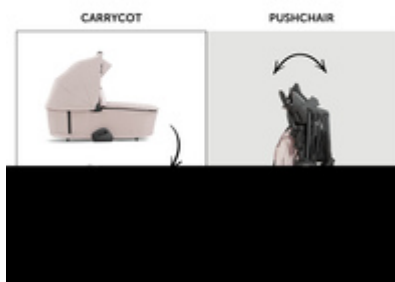

PREMIUM SLEEP COMFORT FOR LONG SHOPPING TRIPS

The Vision X can be adjusted in a lie-flat position with one hand, offering a comfy sleeping area when you're on the move. The boot cover keeps your baby warm and protects in all weathers.

PREMIUM SLEEP COMFORT FOR LONG TRIPS

ALL-ROUNDER
WITH HAUCK INFANT CAR SEAT

ALL-ROUNDER WITH HAUCK INFANT CAR SEAT

For short shopping trips, the Vision X Set can be combined with various infant car seats and used as a travel system.

EASY AND COMPACT FOLDING

The carrycot folds away flat. The Vision X frame with seat can also be folded with one hand, fitting any car and saving space at home.

EASY & COMPACT FOLDING

HIGH-QUALITY
RUBBER
WHEELS

VISION X SET

THE PREMIUM ALL-ROUNDER FROM BIRTH

Product Images

Lifestyle Images

THE PREMIUM ALL-ROUNDER FROM BIRTH

The Vision X Set fills all your wishes. The hauck premium pushchair set can be used right from birth and grows along with your child.